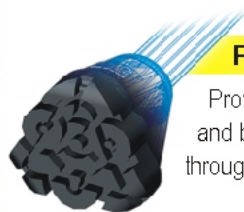

# Feel the difference with every step

Ordinary canes only offer support, but the new **Airgo® Comfort-plus** offers you the ultimate in comfort and safety.

Only Airgo combines an ergonomically designed Soft-top cushioned handle (in both offset and derby styles) with a Flex-grip tip, while offering 20% more height adjustability to fit you, whatever your height.

#### Soft-top Handles

Shaped to fit more comfortably in your hand. Help to reduce impact shock transfer