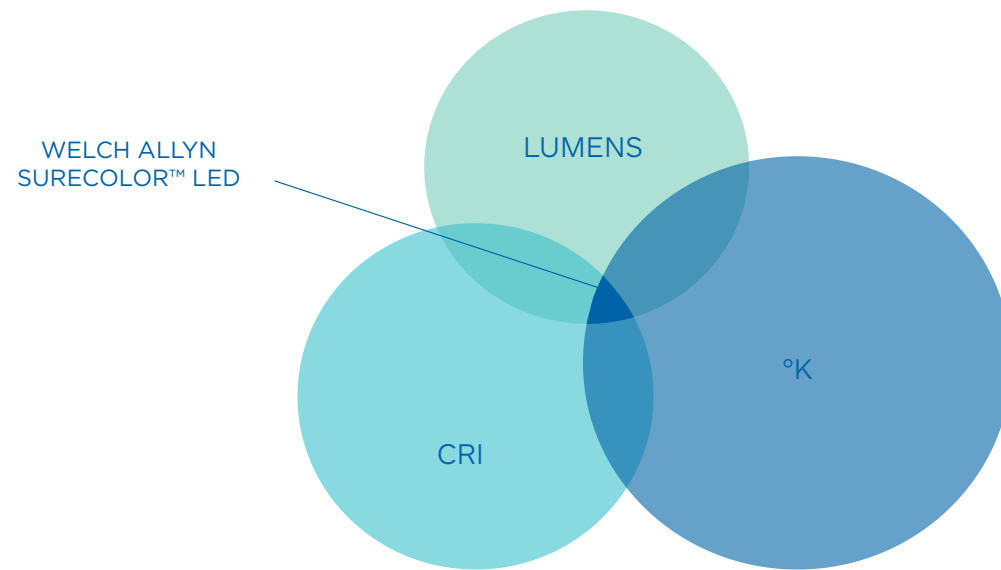

## Welch Allyn SureColor LED Technology

### The Welch Allyn LED Difference

With the right balance of color temperature, color appearance (or CRI) and brightness, we've optimized LEDs for EENT instruments, providing the benefits of LED light without changing the view you are proficient at for diagnosis.